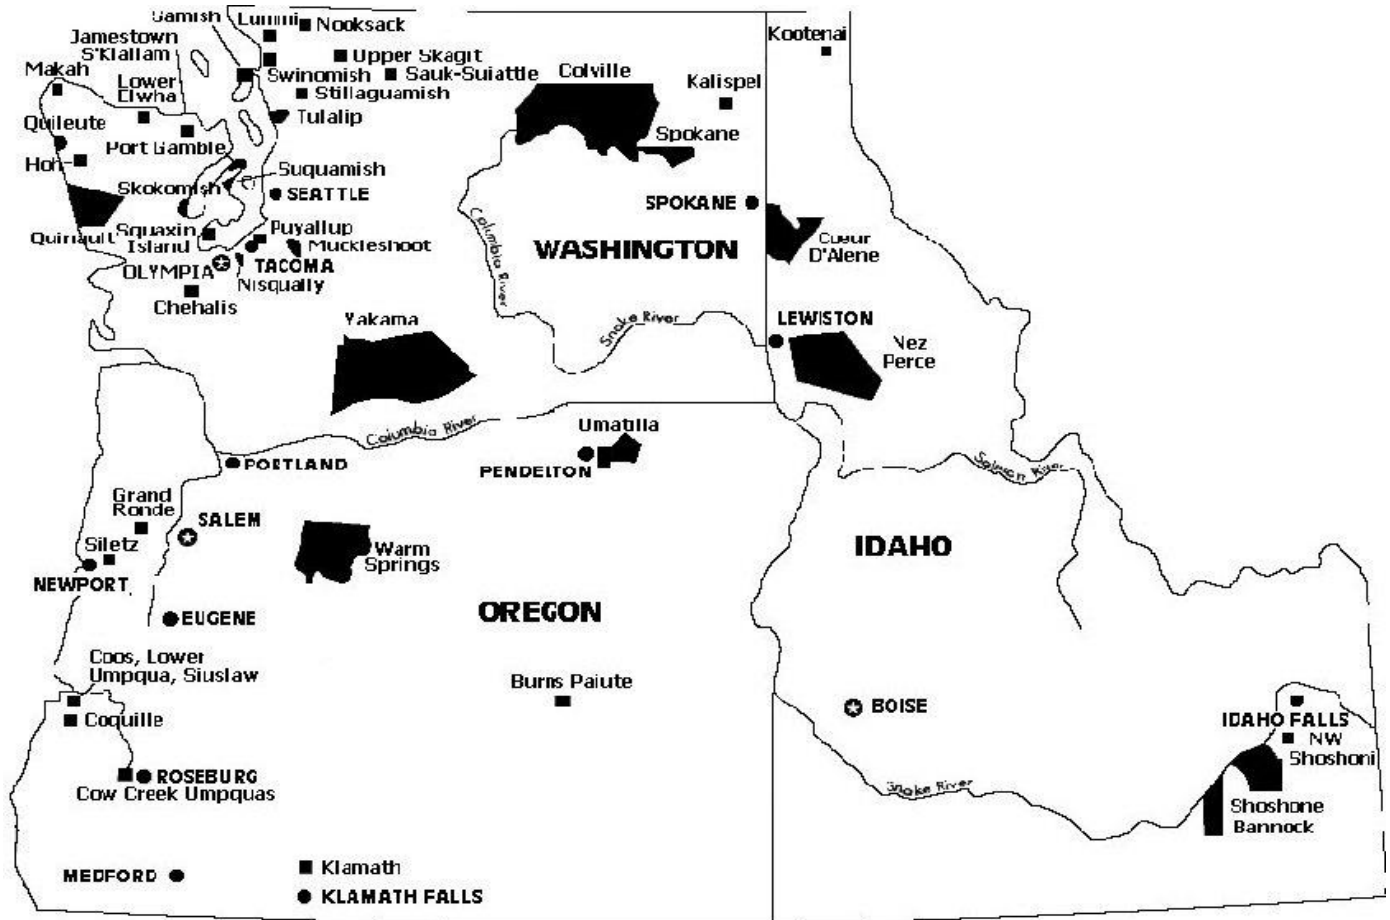

Northwest Portland Area Indian Health Board Member Tribes

Oregon

Burns Paiute Tribe
 Coos, Siuslaw and Lower Umpqua Tribes
 Coquille Tribe
 Cow Creek Band of Umpqua
 Grand Ronde Tribes

Klamath Tribes
 Siletz Tribes
 Umatilla Tribes
 Warm Springs Tribes

Idaho

Coeur d'Alene Tribe
 Kootenai Tribe
 Nez Perce Tribe

NW Band of Shoshone
 Shoshone Bannock Tribes

Washington

Chehalis Tribe
 Colville Tribes
 Cowlitz Tribe
 Hoh Tribe
 Jamestown S'Klallam Tribe
 Kalispel Tribe
 Lower Elwha Tribe
 Lummi Tribe
 Makah Tribe
 Muckleshoot Tribe
 Nisqually Tribe
 Nooksack Tribe
 Port Gamble S'Klallam Tribe
 Puyallup Tribe

Quileute Tribe
 Quinault Indian Nation
 Samish Indian Nation
 Sauk-Suiattle Tribe
 Shoalwater Bay Tribe
 Skokomish Tribe
 Spokane Tribe
 Squaxin Island Tribe
 Stillaguamish Tribe
 Suquamish Tribe
 Swinomish Tribe
 Tulalip Tribe
 Upper Skagit Tribe
 Yakama Indian Nation