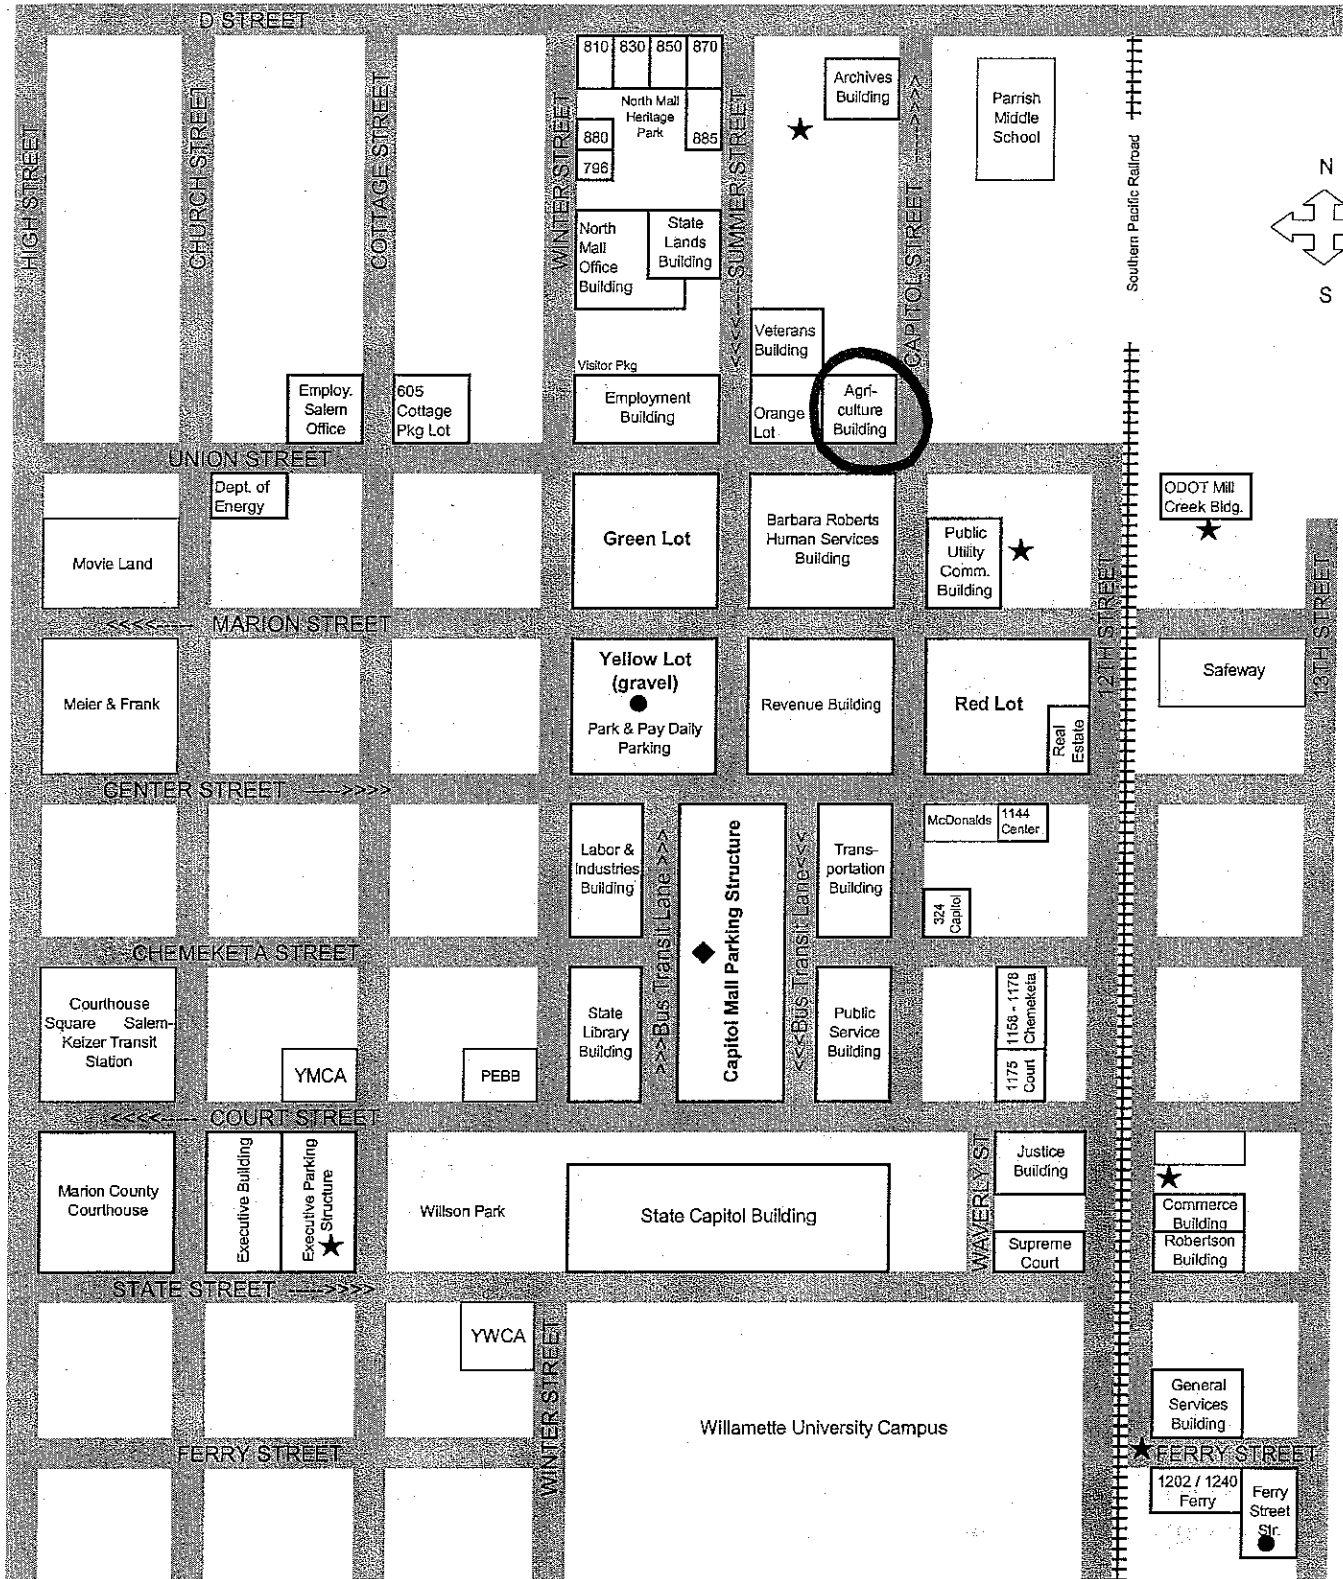

# SALEM CAPITOL MALL AREA

- ★ Blue-Banded State Meters - OK to use Agency issued one-day permit
- ◆ Capitol Mall Structure Meters - OK to use Agency issued one-day permit
- Yellow Lot & Ferry Structure Rooftop - OK to use Agency issued one-day permit