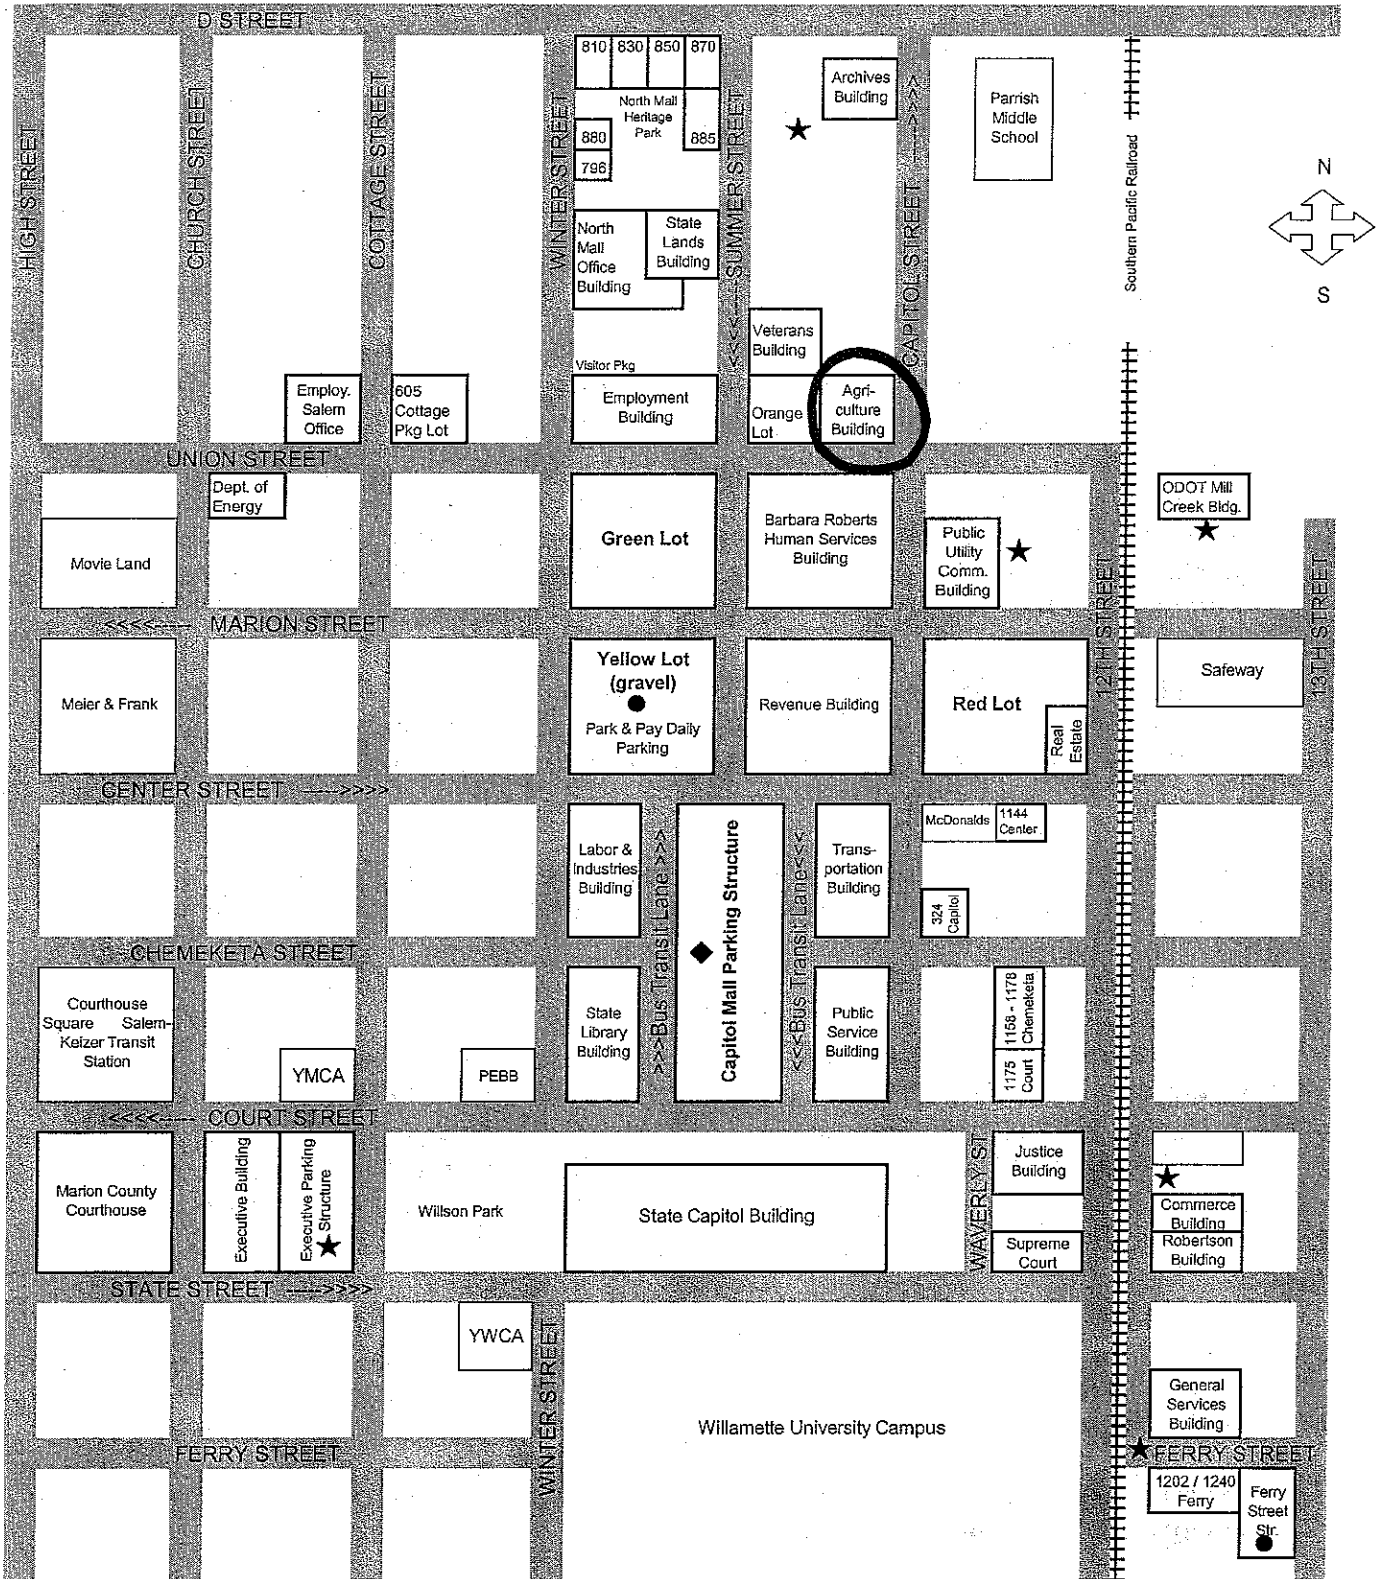

SALEM CAPITOL MALL AREA

- ★ Blue-Banded State Meters - OK to use Agency issued one-day permit
- ◆ Capitol Mall Structure Meters - OK to use Agency issued one-day permit
- Yellow Lot & Ferry Structure Rooftop - OK to use Agency issued one-day permit